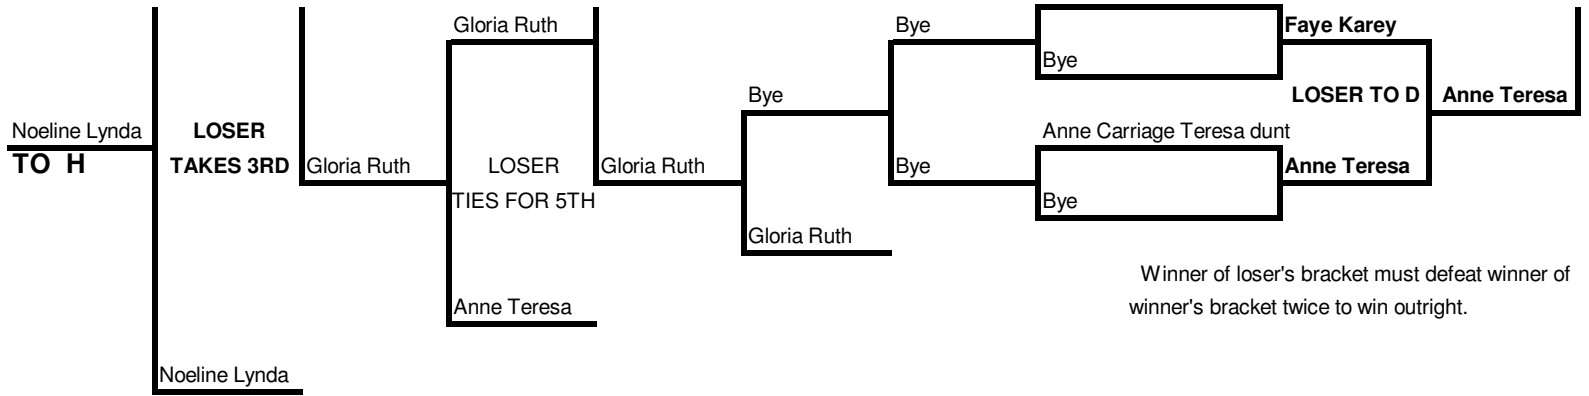

ALICE SPRINGS MASTERS GAMES

The Friendly Games

CENTRALIAN DARTS ASSOCIATION Inc.

EVENT: ALICE SPRINGS MASTERS GAMES

DATE: 16/10/2012.

JUNIOR LADIES DRAWN DOUBLES.

2nd
 Noeline Poke
 Lynda Sayers