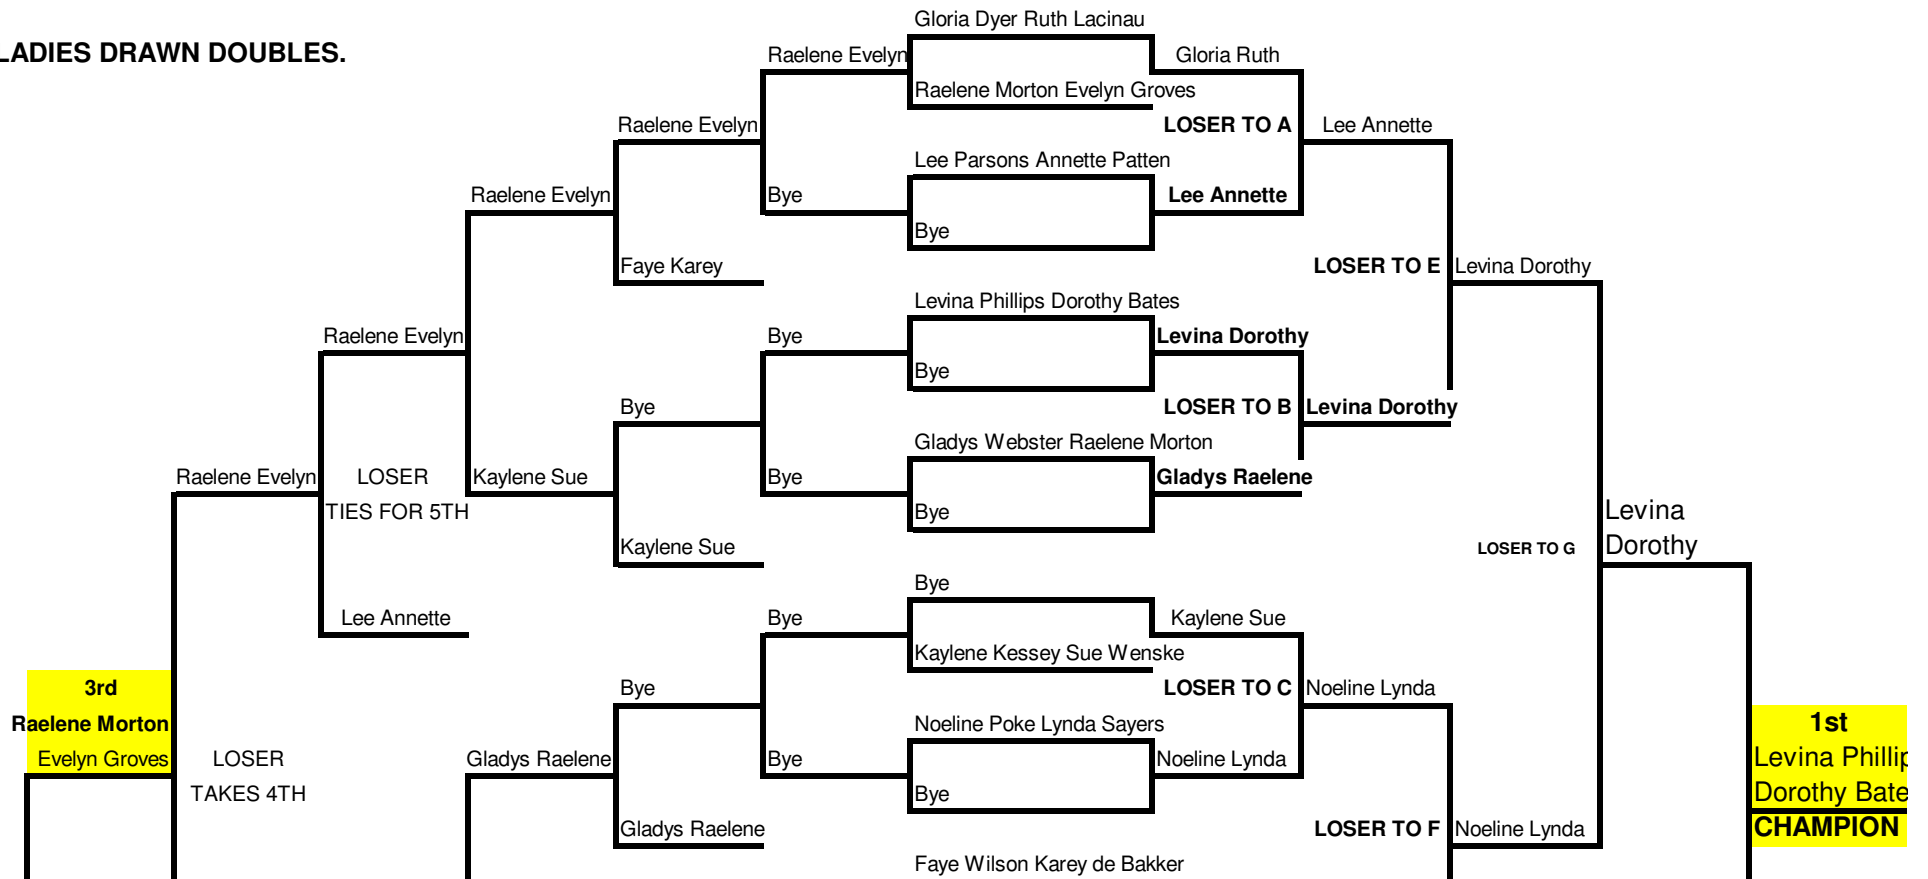

ALICE SPRINGS MASTERS GAMES

The Friendly Games

CENTRALIAN DARTS ASSOCIATION Inc.

EVENT: ALICE SPRINGS MASTERS GAMES

DATE: 16/10/2012.

JUNIOR LADIES DRAWN DOUBLES.

2nd
 Noeline Poke
 Lynda Sayers